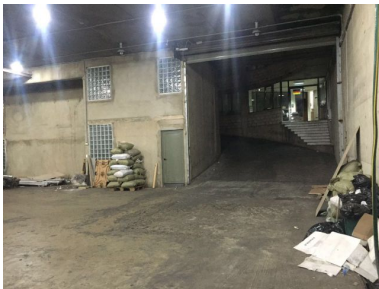

Agent Details:
C.A.C realestate s.a.r.l
C.A.C Real Estate s.a.r.l
Phone Number: 01-486868
Fax: 01-486868
Mobile Phone: 71 883 990